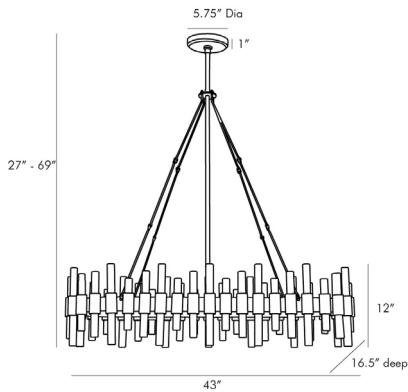

# ARTERIO RS

## HASKELL OVAL CHANDELIER

89130

H: 27 IN, W: 43 IN, D: 16.5 IN  
 Antique Brass, Clear Acrylic  
 Contract Suitable As Is

Antique brass and clear acrylic are the perfect pair on this oval-frame steel chandelier. Forty pillars of clear acrylic create a stunning design and add extra shine. Similar style available in a small (89094) and large round shape (89055) and as a sconce (49057). Additional pipe available (PIPE-101). Damp-rated, although limited covered outdoor conditions may affect finish.

### DIMENSIONS

Chandelier H: 12 IN, W: 43 IN, D: 16.5 IN  
 Minimum Hanging Height 27 IN  
 Maximum Hanging Height 69 IN  
 Canopy H: 1.5 IN, Dia: 5.75 IN

### WIRING

Rating Damp  
 Cord 10 FT, Black, SVT  
 Socket 10, Type B=-E12 Other  
 Maximum Watt 40  
 Voltage 110-120 V