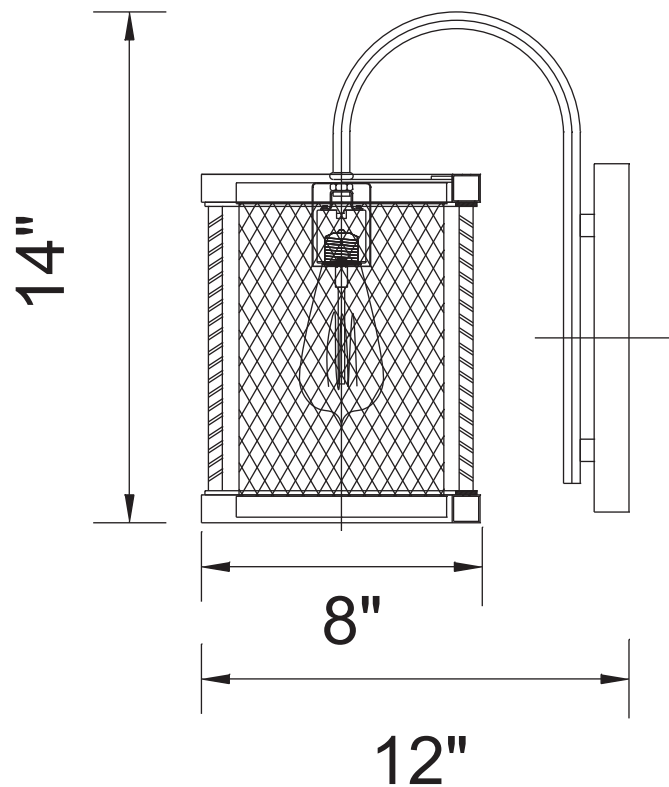

PROJECT: \_\_\_\_\_

FIXTURE TYPE: \_\_\_\_\_

LOCATION: \_\_\_\_\_

CONTACT/PHONE: \_\_\_\_\_

Item	9954W8-101
Collection	PARSH
Finish	Pewter
Glass	-----
Crystal	-----
Input	120V AC,60HZ,AC

Shade	-----
Length/Dia.	12"
Width/Ext.	8"
Height	14"
Maximum	14"
Lumens	-----

Light Source	E26
Bulb Info.	1×60W
Included	-----
Dimmable	Yes
Color	-----
Weight	