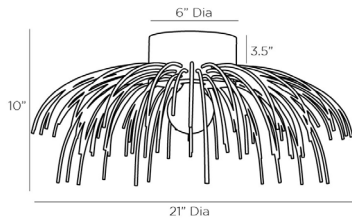

## MARGARET FLUSH MOUNT

49785

H: 10 IN, Dia: 21.00 IN

Blackened Iron, Off-White Linen

Contract Suitable As Is

The Margaret defies classic flush mount expectations with an explosive design. Completely crafted from steel, this fixture features an umbrella-shaped form of curved rods finished in antique brass. The parasol structure envelops a single socket for whatever size globe you deem appropriate. Damp-rated, although limited covered outdoor areas may affect finish.

### DIMENSIONS

Body	H: 6.5 IN, Dia: 21.00 IN
Canopy	H: 3.5 IN, Dia: 6.00 IN

### WIRING

Rating	Damp
Cord	1 FT, Black/White, SVT
Socket	1, Type A - E26
Photographed Bulb	3" Frosted Globe Bulb
Maximum Watt	60
Voltage	110-120 V