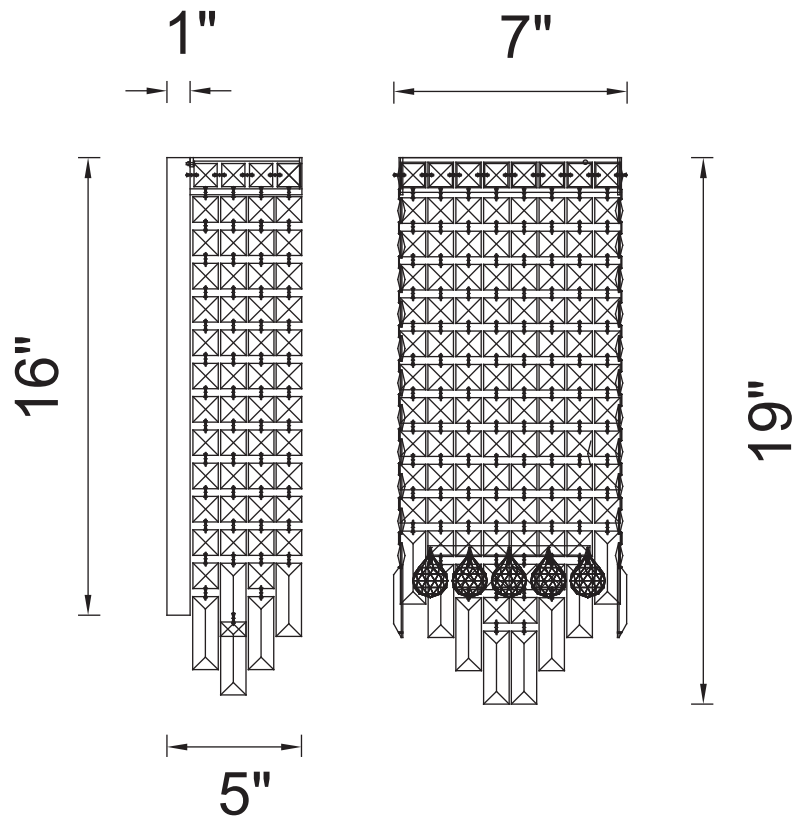

PROJECT: _____

FIXTURE TYPE: _____

LOCATION: _____

CONTACT/PHONE: _____

Item	8031W7C
Collection	COLOSSEUM
Finish	Chrome
Glass	-----
Crystal	Clear
Input	120V AC,60HZ,AC

Shade	-----
Length/Dia.	7"
Width/Ext.	5"
Height	19"
Maximum	-----
Lumens	-----

Light Source	E12
Bulb Info.	4×60W
Included	-----
Dimmable	Yes
Color	-----
Weight	