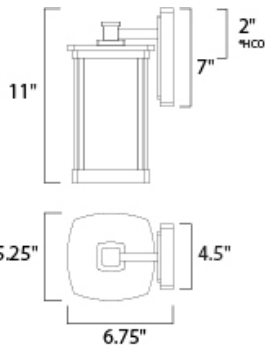

MEASUREMENTS

- DIMENSION : 5.25" W x 11" H x 6.75" Ext
- BACK PLATE : 4.5" W x 7" H x 2" HCO
- HANGING WEIGHT : 2.97 lb

LAMPING

- INPUT VOLTAGE : 120V
- LUMENS : 0 Rated
- BULB : 1 x 60W Incandescent E26 Medium , 60W Total
- BULB INCLUDED : (Not Included)
- DIMMABLE : Yes

Always consult a qualified electrician before installing any lighting product.