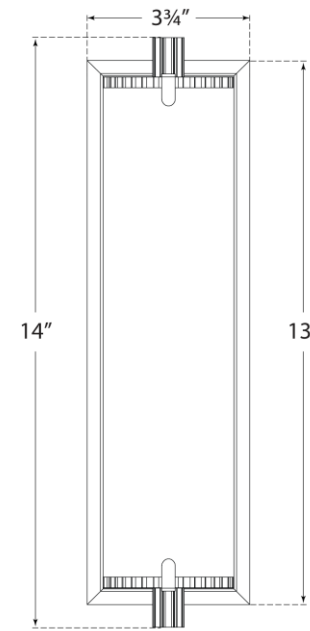

TEAR SHEET

Calliope Medium Bath Light

Item # TOB 2192HAB-WG

Designer: Thomas O'Brien

Height: 14"

Width: 3.75"

Extension: 3.5"

Backplate: 3" x 12" Rectangle

Finishes: BZ, HAB, PN

Glass Options: WG

Socket: Dedicated LED

Wattage: 9w (720lm)

Weight: 7 Pounds

Front View

Side View