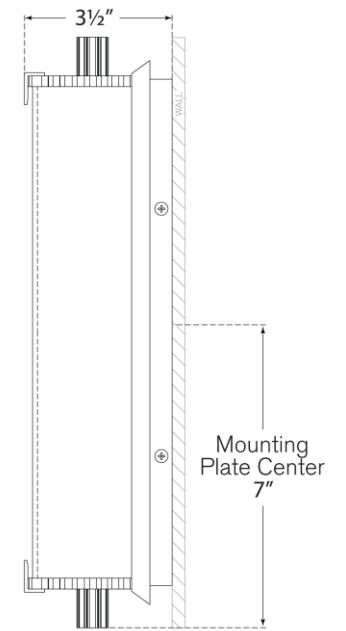

TEAR SHEET

Calliope Medium Bath Light

Item # TOB 2192HAB-WG

Designer: Thomas O'Brien

Height: 14"

Width: 3.75"

Extension: 3.5"

Backplate: 3" x 12" Rectangle

Finishes: BZ, HAB, PN

Glass Options: WG

Socket: Dedicated LED

Wattage: 9w (720lm)

Weight: 7 Pounds

Front View

Side View