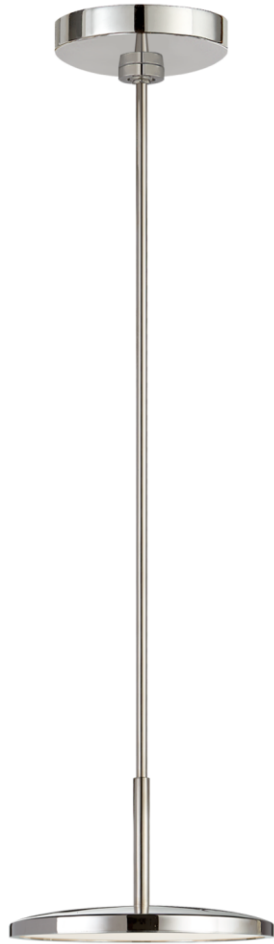

TEAR SHEET

Dot 9" Pendant

Item # PB 5002PN

Designer: Peter Bristol

O/A Height: 39.5"

Fixture Height: 4.5"

Min. Custom Height: 11"

Width: 9.5"

Canopy: 6" Round

Finishes: MBK, NB, PN

Socket: Dedicated LED

Wattage: 12w (620lm)

Weight: 6 Pounds

Note: Custom Height Available