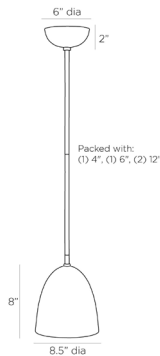

ARTERIOS

WADE FLUSH MOUNT

DFC02
 H: 11 IN, Dia: 8.50 IN
 Taupe
 Contract Suitable As Is

Created in a matte taupe steel shade, the Wade flush mount can be easily incorporated into any stylistic environment. The shade is designed in a classic bowl shape, lined in white. A matching taupe canopy secures the light to the ceiling. The fixture is outfitted with a steel English bronze finished rod, offering usage as a pendant, as well. Damp-rated, although limited covered outdoor conditions may affect finish.

APPEARANCE

Material Steel
 Finish English Bronze, White
 Top Coat/Sealant true

DIMENSIONS

Body H: 8 IN, Dia: 8.50 IN
 Minimum Hanging Height 11 IN
 Maximum Hanging Height 45 IN
 Canopy H: 2 IN, Dia: 6.00 IN

WIRING

Rating Damp
 Cord 10 FT, Clear/Silver, SVT
 Socket 1, Type A - E26
 Photographed Bulb 3" Frosted Globe Bulb
 Maximum Watt 60
 Voltage 110-120 V

CERTIFICATIONS

Certifications Mexico
 Australia, European Union, United Arab Emirates, United States, Canada

REPLACEMENT PARTS

Replacement Part 1 PIPE-488
 Replacement Part 1 Dim (1) 4", (1) 6", (2) 12"
 Replacement Part 2 CANOPY-645
 Replacement Part 2 Dim 2" x 5"

CONTRACT

Contract Suitable true