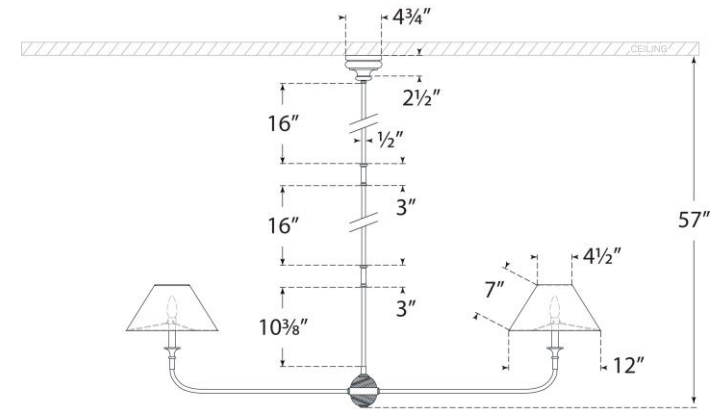

## Piaf Large Two Light Linear Pendant

Item # TOB 5455PW-L

Designer: Thomas O'Brien

O/A Height: 57"

Fixture Height: 18.5"

Min. Custom Height: 23.75"

Width: 62" x 12"

Canopy: 4.75" Round

Finishes: AI/EBO, PW, SG

Shade Treatments: L

Shade Details: 4.5" x 12" x 6"

Socket: 2 - E12 Candelabra

Wattage: 2 - 6.5 LED B11

Weight: 9 Pounds

Side View

Bottom View