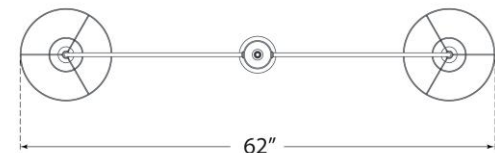

## Piaf Large Two Light Linear Pendant

Item # TOB 5455PW-L

Designer: Thomas O'Brien

O/A Height: 57"

Fixture Height: 18.5"

Min. Custom Height: 23.75"

Width: 62" x 12"

Canopy: 4.75" Round

Finishes: AI/EBO, PW, SG

Shade Treatments: L

Shade Details: 4.5" x 12" x 6"

Socket: 2 - E12 Candelabra

Wattage: 2 - 6.5 LED B11

Weight: 9 Pounds

Side View

Bottom View