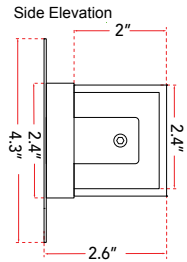

ABRA MODEL **20013WV-CH**

Miter Glass LED vanity

FAMILY NAME **Mist**

UPC 00810035190160

FIXTURE MATERIAL				FIXTURE DIMENSIONS IN INCHES										
Frame Material	Finishes Available	Diffuser Type	Diffuser Finish	Diameter	Height	o.a.h	Width	Length	Ext	Weight	ADA	Location	Rating	Compliance
Steel	CH-Chrome	Glass	Frosted		2.4	4.3		24	2.6	5	Compliant	Wall Mount only	Damp Location	cETLus
LAMPING										Compatible Dimmers		Junction Box Type		SUPPLIED
Lamp Type	Lamp qty	Wattage	Max Wattage	Base	Kelvin	CRI	Initial Lumen's	Delivered Lumen's	Voltage	Most Dimmers		Standard 4 x 4 Octagon Box		
LED	1	22w	22w	Solid State Module	3000k	90+	1870	1309 estimated	120v	SPECIAL NOTES				