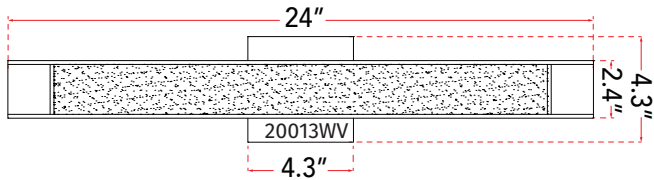

ABRA MODEL **20013WV-CH**

Miter Glass LED vanity

FAMILY NAME **Mist**

UPC 00810035190160

FIXTURE MATERIAL				FIXTURE DIMENSIONS IN INCHES										
Frame Material	Finishes Available	Diffuser Type	Diffuser Finish	Diameter	Height	o.a.h	Width	Length	Ext	Weight	ADA	Location	Rating	Compliance
Steel	CH-Chrome	Glass	Frosted		2.4	4.3		24	2.6	5	Compliant	Wall Mount only	Damp Location	cETLus
LAMPING										Compatible Dimmers		Junction Box Type		SUPPLIED
Lamp Type	Lamp qty	Wattage	Max Wattage	Base	Kelvin	CRI	Initial Lumen's	Delivered Lumen's	Voltage	Most Dimmers		Standard 4 x 4 Octagon Box		
LED	1	22w	22w	Solid State Module	3000k	90+	1870	1309 estimated	120v	SPECIAL NOTES				