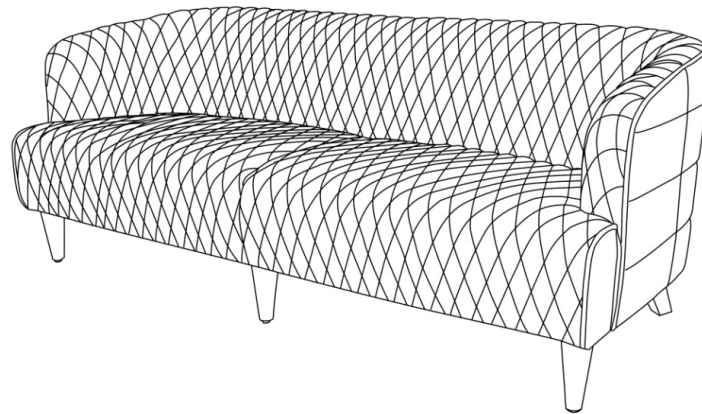

## **ASSEMBLY INSTRUCTIONS.**

MAGDELAN TUFTED LEATHER SOFA EMERALD

PK-1077-27

THANK YOU FOR YOUR PURCHASE!

## PARTS AND HARDWARE.

Image	Description	Q' TY
	Allan Key	1Pc
	Alan Screw	8Pcs
	Front feet	3Pcs
	Rear feet	2Pcs