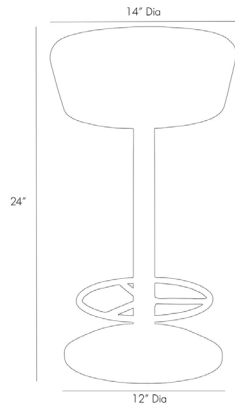

## CAYMUS COUNTER STOOL

6120

H: 24 IN, Dia: 14.00 IN

Natural Waxed Wood, Natural Iron

Contract Recommendations: Adding a lacquer coating provides additional protection

This wonderfully simple counter-height stool features a natural iron frame and a solid natural wood seat. Bar height also available (6121). Wood color and texture will vary.

### DIMENSIONS

Foot Print	Dia: 12.00 IN
Seat Cushion Thickness	5 IN
Seat	Dia: 14.00 IN
Seat Height	24 IN
Clearance	19

### SHIPPING

Product Weight	28.5 LBS
Gross Weight 1	38.55 LBS
Shipping Box 1	H: 28 IN, L: 16 IN, W: 17 IN

### ADDITIONAL INFO

Additional Notes	<p>Weight Limit: 300 lbs, 360 degree swivel</p>
------------------	---