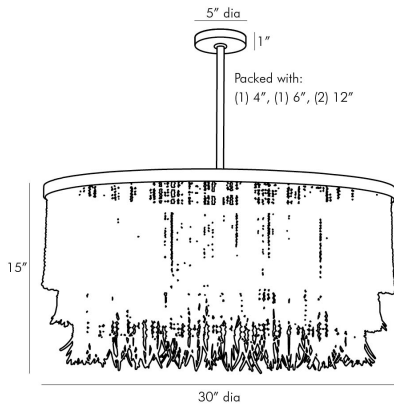

ARTERIOS

BAJA CHANDELIER

45094
H: 17 IN, Dia: 30.00 IN
Natural Coco Beads, Antique Brass
Contract Suitable As Is

A natural take on classic design the Baja finds balance and defines beauty with organic materials. The layered concentric construction is crafted from wood and coconut beads that are strung along an antique brass frame showcasing a mélange of neutral hues. Coconut shell talons hang from the wood bead strands. Though light and airy this 3-light chandelier establishes a strong natural presence in any setting. Also available in a dark gray wash finish (45083). finish will vary.

APPEARANCE

Material	Iron, Wood
Finish	Antique Brass, Natural
Finish Will Vary	true
Top Coat/Sealant	false

DIMENSIONS

Chandelier	H: 15 IN, Dia: 30.00 IN
Minimum Hanging Height	17 IN
Maximum Hanging Height	51 IN
Canopy	H: 1 IN, Dia: 5.00 IN

WIRING

Rating	Indoor Only
Cord	10 FT, Clear/Silver, SVT
Socket	3, Type A- E26 Other
Maximum Watt	60
Voltage	110-120 V

CERTIFICATIONS

Certifications	Mexico European Union, United Arab Emirates, United States, Canada
----------------	---

COMPLIANCY

UL/ETL	Yes
CB	Yes
RoHS	true

SHIPPING

Product Weight	18 LBS
Gross Weight 1	20.35 LBS
Gross Weight 2	3 LBS
Shipping Box 1	H: 4 IN, L: 33 IN, W: 33 IN
Shipping Box 2	H: 3 IN, L: 3 IN, W: 10 IN

REPLACEMENT PARTS