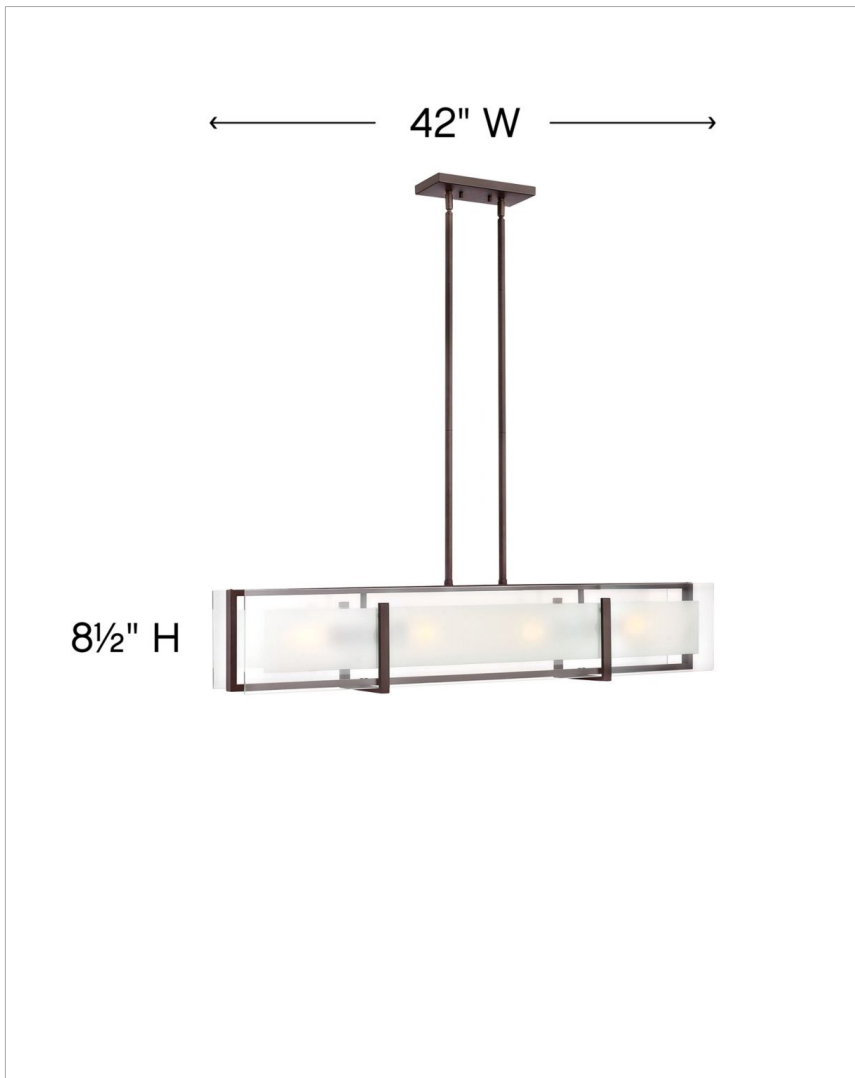

LATITUDE

39960Z

FOUR LIGHT LINEAR

Latitude is contemporary and sleek, finding its true beauty in the minimalist design. The slim glass panel features rectangular etching while the Oil Rubbed Bronze frame adds understated architectural style.

DETAILS	
FINISH:	Oil Rubbed Bronze
MATERIAL:	Steel
GLASS:	Inside Etched Clear
DIMMABLE:	YES, WITH DIMMABLE LAMP (NOT INCLUDED)

DIMENSIONS	
WIDTH:	42"
HEIGHT:	8.5"
DEPTH:	8
WEIGHT:	22lb

LIGHT SOURCE	
LIGHT SOURCE:	Socketed
WATTAGE:	4-14w Med. LED, 100w Equiv.
VOLTAGE:	120v

MOUNTING	
CANOPY:	4.50"W X 9.25"L
LEAD WIRE:	1 X 120"
MAX HEIGHT:	49.5

SHIPPING	
CARTON LENGTH:	11
CARTON WIDTH:	46
CARTON HEIGHT:	13
CARTON WEIGHT:	27

PRODUCT DETAILS:

- This fixture includes multiple down stems in various lengths to customize the installation height, including two 6" stems and four 12" stems
- Suitable for use in dry (indoor) locations as defined by NEC and CEC. Meets United States UL Underwriters Laboratories & CSA Canadian Standards Association Product Safety Standards.
- Bold silhouette with dramatic details creates a modern statement