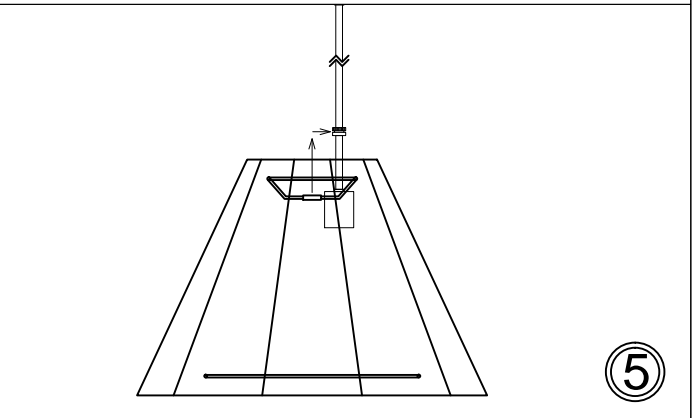

KEN-S

①

②

③

④

⑤

⑥

Bulbs/ Ampoules:
1x Max 60W
E26 Base
(Not Included/
Non Inclus)