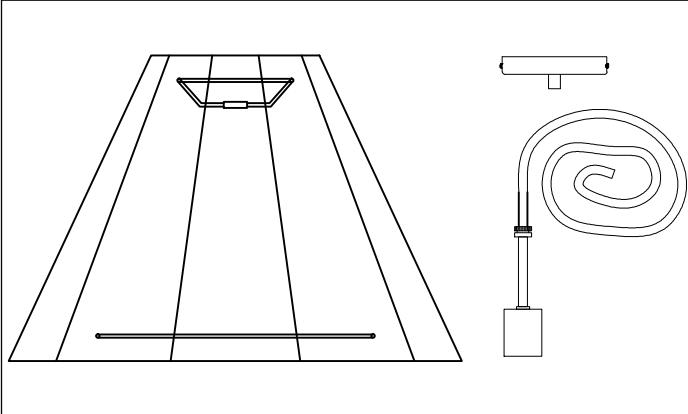

KEN-S

①

②

③

④

⑤

⑥

Bulbs/ Ampoules:
1x Max 60W
E26 Base
(Not Included/
Non Inclus)