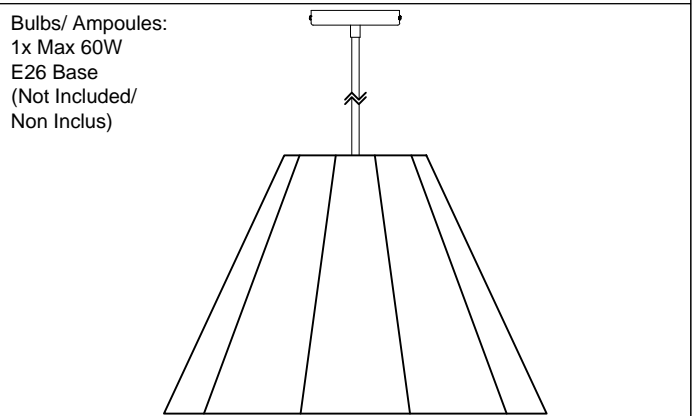

KEN-S

①

②

③

④

⑤

⑥

Bulbs/ Ampoules:
1x Max 60W
E26 Base
(Not Included/
Non Inclus)