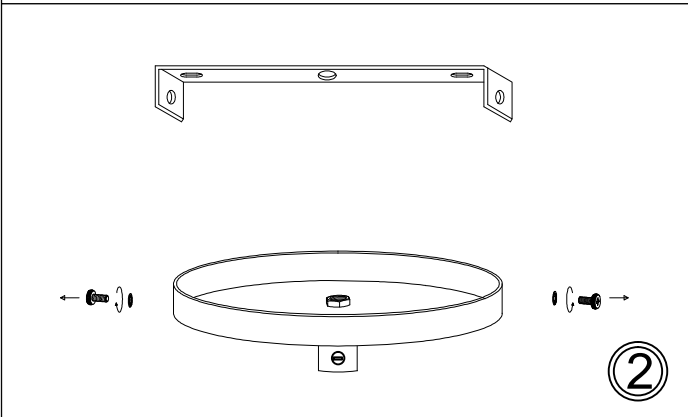

KEN-S

①

②

③

④

⑤

⑥

Bulbs/ Ampoules:
1x Max 60W
E26 Base
(Not Included/
Non Inclus)