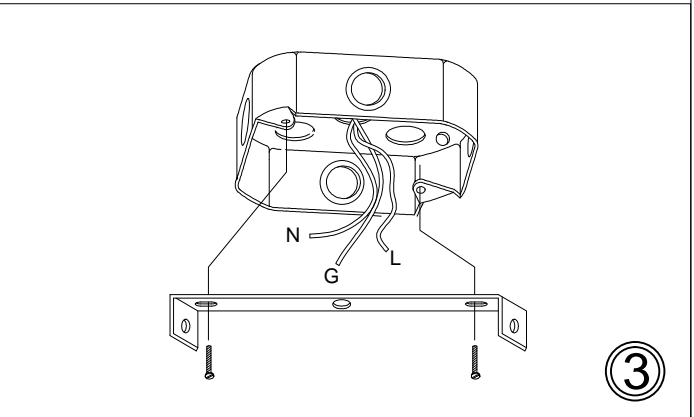

KEN-S

①

②

③

④

⑤

⑥

Bulbs/ Ampoules:
1x Max 60W
E26 Base
(Not Included/
Non Inclus)