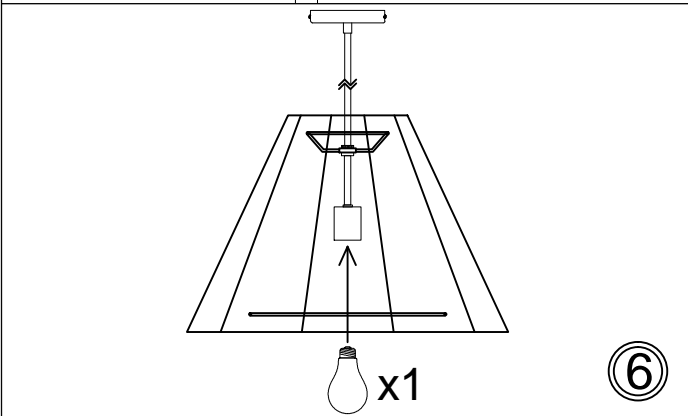

KEN-S

①

②

③

④

⑤

⑥

Bulbs/ Ampoules:
1x Max 60W
E26 Base
(Not Included/
Non Inclus)