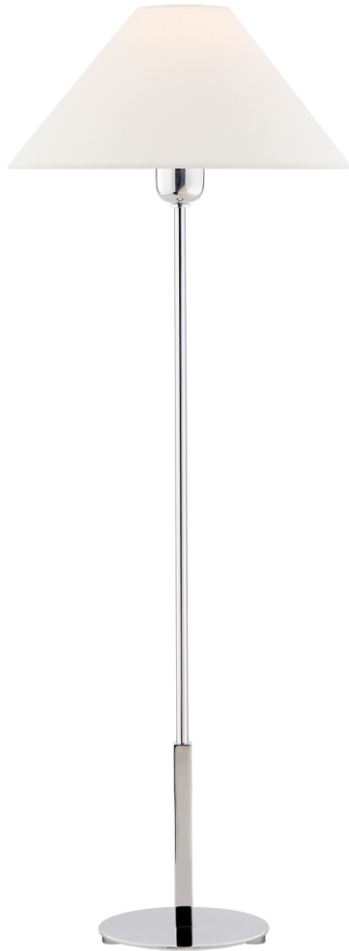

## TEAR SHEET

### Hackney Buffet Lamp

Item # SP 3023PN-L

Designer: J. Randall Powers

Height: 31.75"

Width: 11.75"

Base: 6" Round

Finishes: BZ, HAB, PN

Shade Treatments: L, NP

Shade Details: 3" x 11.75" x 7"

Socket: E26 In-Line Switch

Wattage: 40 B11

Weight: 5 Pounds