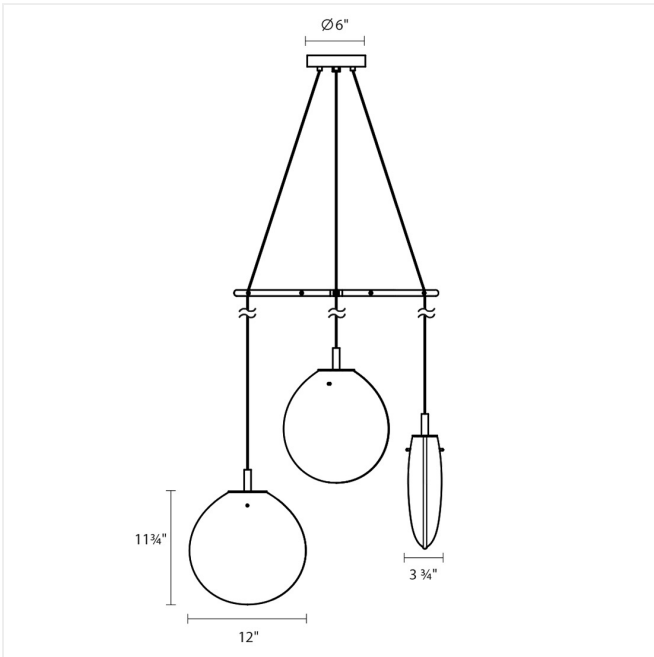

Project:

Cantina LED Chandelier Spec Sheet

SKU: 2995.25C-MED

A flask-like flat oval glass profile, suspended from a slender cable, rotates randomly to various orientations creating an asymmetric relationship to its surroundings. A single point source of LED illumination within the void of the larger glass volume creates a special aesthetic tension of scales. Also available as a [single pendant](#).

Learn more: <https://sonnemanlight.com/cantina-led-chandelier>

Type #:

Dimensions

Height:	14.75"
Width:	15"
Length:	4.5"
Diameter:	33"
Canopy/Backplate/Base:	6"
Hanging Details:	6' Adjustable Cords
Size:	Medium 3-Light Tri-Spreader
Canopy/Backplate/Base Height:	1.25"

Installation

Installation:	Licensed electrician required
Sloped Ceiling Compatible?:	Not Compatible

Shipping

Carton 1 L x W x H:	23" X 22" X 16"
Carton 1 Gross Weight:	20 LBS

Shade

Lens Type:	Clear Glass
Shade Material:	Glass