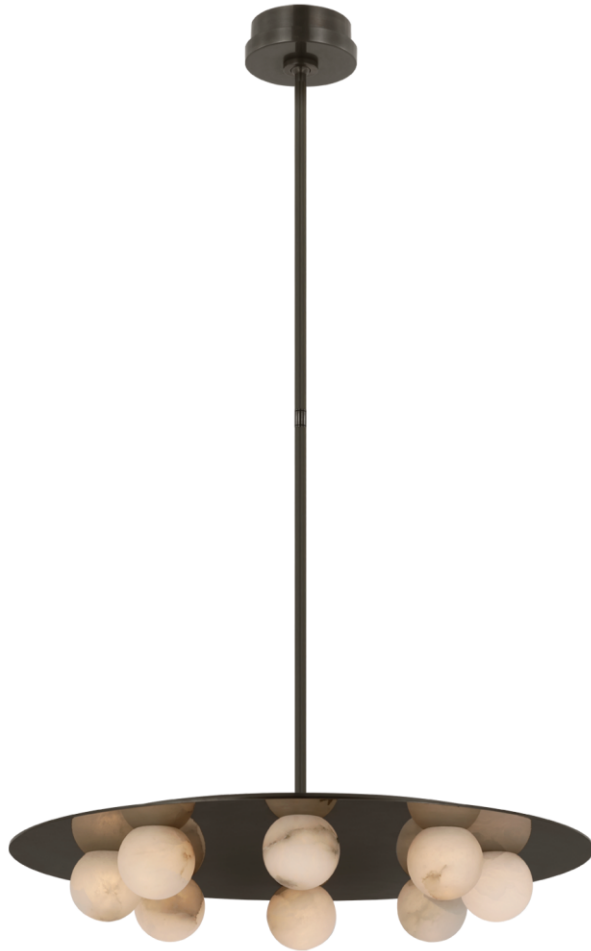

TEAR SHEET

Pertica 24" Eight Light Chandelier

Item # KW 5521MBZ-ALB

Designer: Kelly Wearstler

O/A Height: 49"

Fixture Height: 5"

Min. Custom Height: 12.5"

Width: 24"

Canopy: 4.5" Round

Finishes: MAB, MBZ, PN

Shade Treatments: ALB

Socket: Dedicated LED

Wattage: 28w (3300lm)

Weight: 35 Pounds

Note: Custom Height Available | Alabaster is a Natural Stone | Variations in Color and Texture are Expected