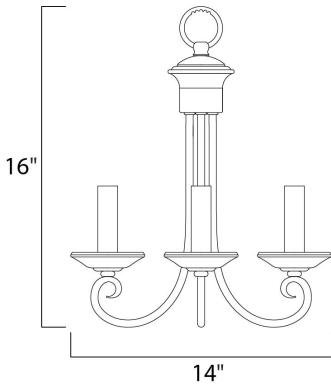

**PRODUCT DESCRIPTION**

Simple yet stylish, this collection is perfect for any decor. Offered in Oil Rubbed Bronze or Satin Nickel finishes.

**MEASUREMENTS**

DIMENSION : 14" W x 16" H  
 HANGING WEIGHT : 3.66 lb