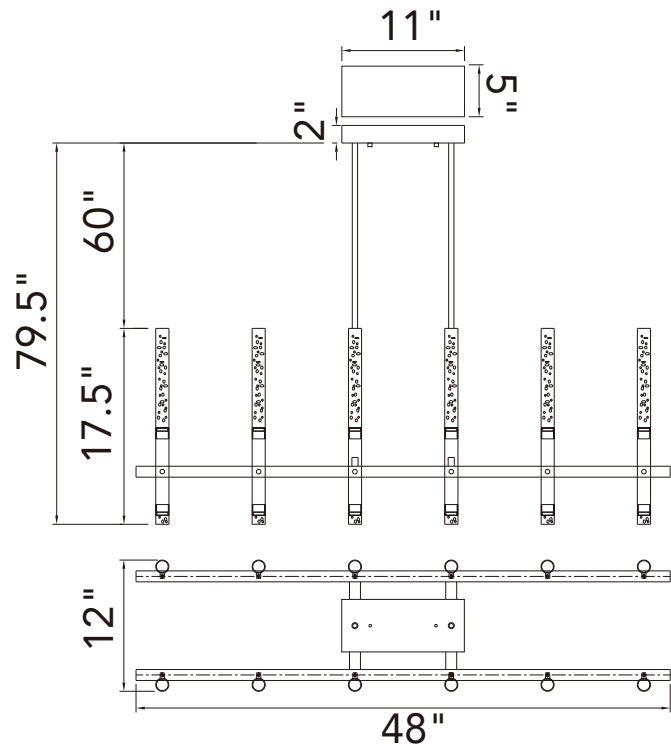

PROJECT: _____
 FIXTURE TYPE: _____
 LOCATION: _____
 CONTACT/PHONE: _____

Item	1703P48-12-101-RC
Collection	DRAGONSWATCH
Category	Chandelier
Finish	Black
Glass	-----
Crystal	-----
Acrylic	Clear Bubble

Shade Color	-----
Min Assembled Height	19.5"
Max Assembled Height	79.5"
Width	48"
Length	12"
Diameter	-----
Input	120V AC,60HZ,AC

Lumens	2340
Light Source	LED
Bulb Info.	45W
Included	-----
Dimmable	Yes
Colour Temp	3000K
Weight	13.86Lbs