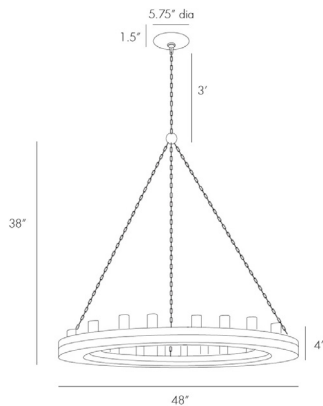

ARTERIOS

GEOFFREY MEDIUM CHANDELIER

84174
 H: 38 IN, Dia: 48.00 IN
 Gray Stained Wood, Rust
 Contract Suitable As Is

Hanging by a purposely rusted chain, this gray wood ring and its 12 lights make a great statement when hanging over a large round dining table or kitchen island. The Edison bulbs in the photo reinforce the rustic, industrial feel. Additional chain available CHN-987. Damp-rated, although limited covered outdoor conditions may affect finish.

APPEARANCE

Material	Iron, Wood
Finish	Gray, Rust
Finish Will Vary	true
Top Coat/Sealant	true
Link	Welded

DIMENSIONS

Chandelier	H: 4 IN, Dia: 48.00 IN
Minimum Hanging Height	38 IN
Maximum Hanging Height	74 IN
Canopy	H: 1.5 IN, Dia: 5.75 IN

WIRING

Rating	Damp
Suggested Bulb Type	ST18
Cord	10 FT, Clear/Silver, SVT
Socket	12, Type A- E26 Other
Photographed Bulb	Edison Bulb
Maximum Watt	40
Voltage	110-120 V

CERTIFICATIONS

Certifications	Mexico Australia, European Union, United Arab Emirates, United States, Canada
----------------	----------------------------------------------------------------------------------

COMPLIANCY

UL/ETL	Yes
CB	Yes
RoHS	true

SHIPPING

Shipping Requirements	TruckShip
Product Weight	37 LBS
Gross Weight 1	42 LBS
Shipping Box 1	H: 8 IN, L: 52 IN, W: 52 IN

REPLACEMENT PARTS

Replacement Part 1	CHN-987
Replacement Part 1 Dim	3'
Replacement Part 2	CANOPY-887