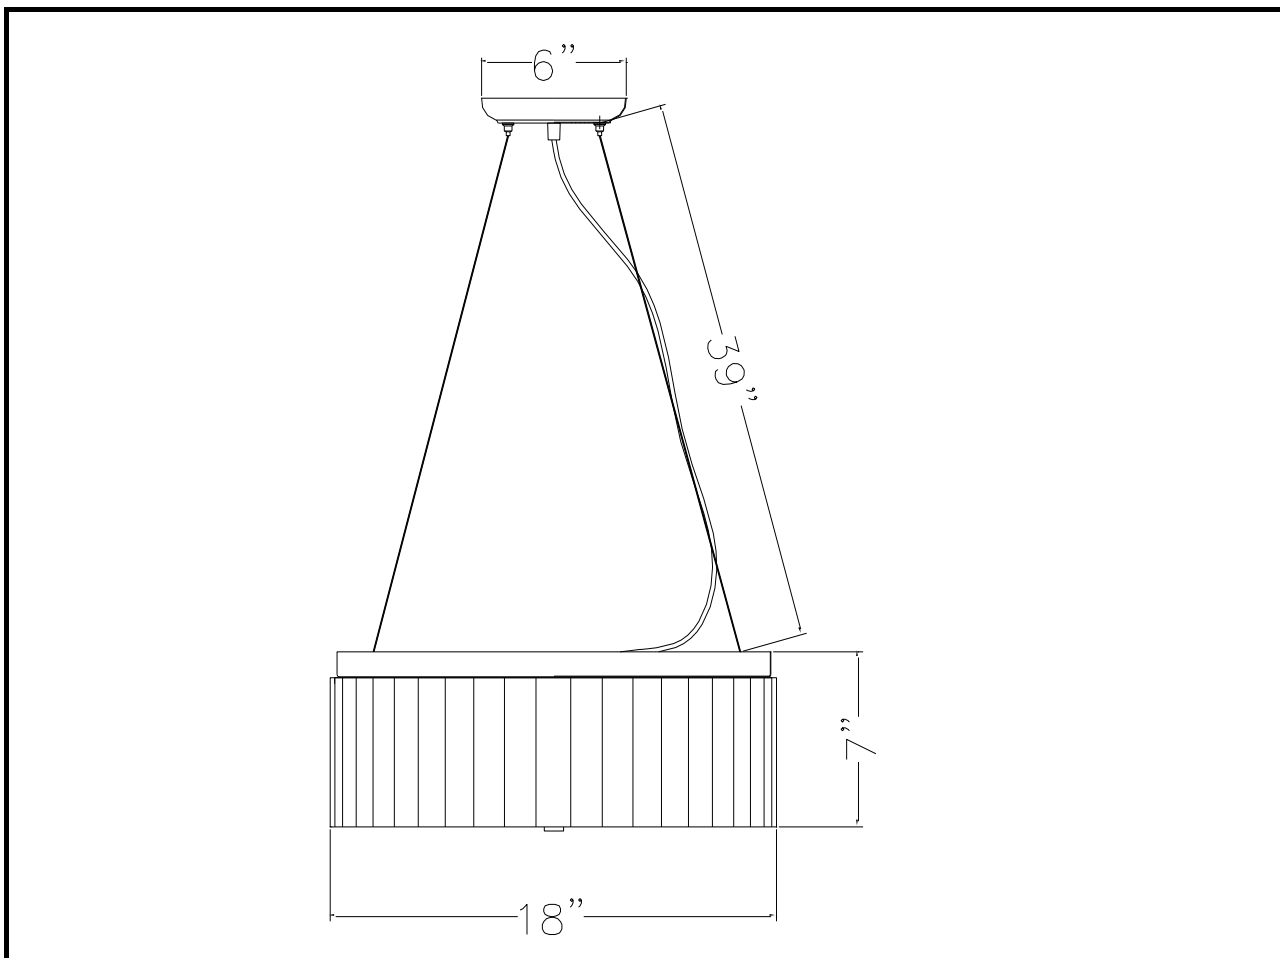

Drawing:

Model No: FX-1089/1P
Description: Miramar Tiffany Pedant Fixture
Material: Metal+Tiffany
Finish : Chrome
Height: 7"
Width: 18"
Wattage : 60W x 3
Socket : Medium Base (E27)
Bulb: Incandescent
Chain Length: 6'
Wire Length: 10'
Wire Color: Silver
Shade No:
Material:
Shade size:
Certificate :