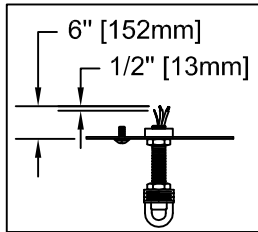

CAUTION: Read instructions carefully and turn electricity off at main circuit breaker panel before beginning installation.

400151,400152

WARNING - If any Special Control Devices are used with this Fixture, Follow the Instructions Carefully to assure full compliance with N.E.C. requirements. If there are any questions, contact a Qualified Electrical Contractor.

CANOPY MOUNTING & WIRE CONNECTION ASSEMBLY STEPS:

ADJUST HEIGHT WITH "D"
 N → A (TO LOCK)
 RÉGLEZ LA HAUTEUR AVEC "D"
 N → A (À VERROUILLER)
 AJUSTA LA ALTURA CON "D"
 N → A (APRETAR)

**B, C, G & U
 (NOT FURNISHED)
 (NON FOURNIE)
 (NO INCLUIDA)**