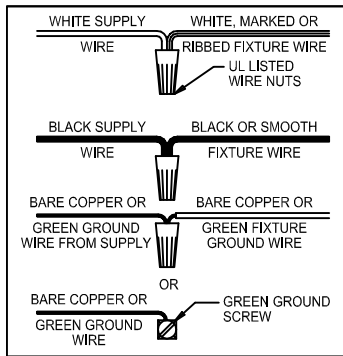

CAUTION: Read instructions carefully and turn electricity off at main circuit breaker panel before beginning installation.

400151,400152

*****

WARNING - If any Special Control Devices are used with this Fixture, Follow the Instructions Carefully to assure full compliance with N.E.C. requirements. If there are any questions, contact a Qualified Electrical Contractor.

WARNING - This product contains chemicals known to the State of California to cause cancer, birth defects and /or other reproductive harm. Thoroughly wash hands after installing, handling, cleaning, or otherwise touching this product.
CAUTION - All glass is fragile, use care when handling Glass component(s) and or Lamp(s).

*****

CANOPY MOUNTING & WIRE CONNECTION ASSEMBLY STEPS:

ADJUST HEIGHT WITH "D"
N → A (TO LOCK)
RÉGLEZ LA HAUTEUR AVEC "D"
N → A (À VERROUILLER)
AJUSTA LA ALTURA CON "D"
N → A (APRETAR)

**B, C, G & U
(NOT FURNISHED)
(NON FOURNIE)
(NO INCLUIDA)**

1. D,E → A
2. K → D
3. B,A → C
4. F → N
5. N → P
6. P → Q
7. M → L,N
8. F → P,N,M,L
9. F → G
10. H,J → D
11. P → V
12. T → R
13. S → W
14. U → R