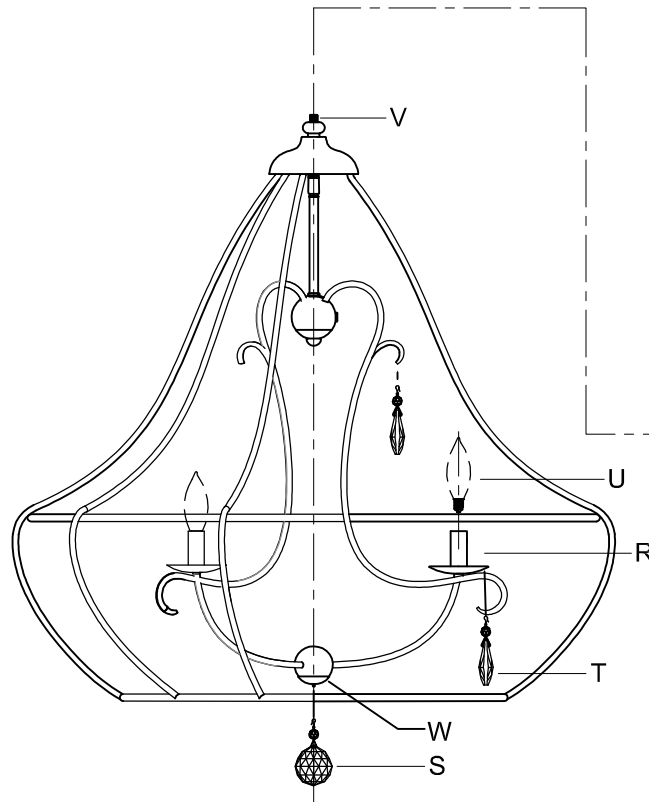

CAUTION: Read instructions carefully and turn electricity off at main circuit breaker panel before beginning installation.

400151,400152

*****

WARNING - If any Special Control Devices are used with this Fixture, Follow the Instructions Carefully to assure full compliance with N.E.C. requirements. If there are any questions, contact a Qualified Electrical Contractor.

WARNING - This product contains chemicals known to the State of California to cause cancer, birth defects and /or other reproductive harm. Thoroughly wash hands after installing, handling, cleaning, or otherwise touching this product.
CAUTION - All glass is fragile, use care when handling Glass component(s) and or Lamp(s).

*****

CANOPY MOUNTING & WIRE CONNECTION ASSEMBLY STEPS:

ADJUST HEIGHT WITH "D"
N → A (TO LOCK)
RÉGLEZ LA HAUTEUR AVEC "D"
N → A (À VERROUILLER)
AJUSTA LA ALTURA CON "D"
N → A (APRETAR)

**B, C, G & U
(NOT FURNISHED)
(NON FOURNIE)
(NO INCLUIDA)**

1. D,E → A
2. K → D
3. B,A → C
4. F → N
5. N → P
6. P → Q
7. M → L,N
8. F → P,N,M,L
9. F → G
10. H,J → D
11. P → V
12. T → R
13. S → W
14. U → R