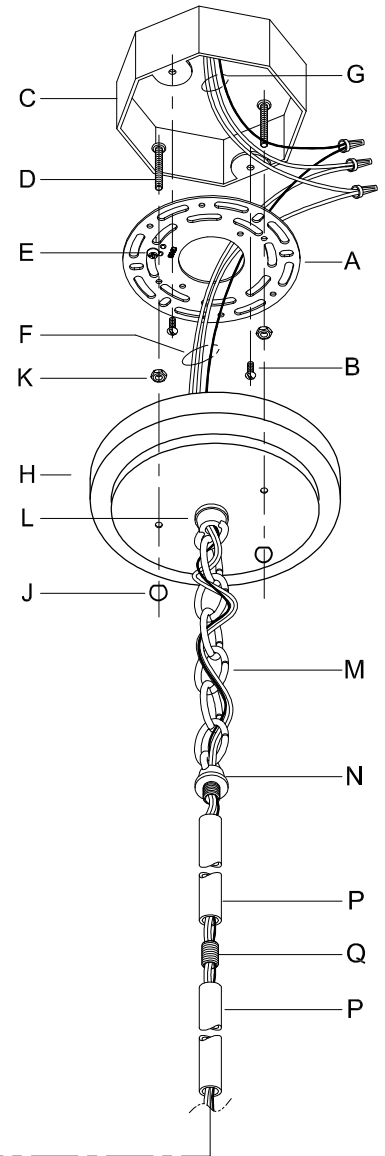

CAUTION: Read instructions carefully and turn electricity off at main circuit breaker panel before beginning installation.

400151,400152

WARNING - If any Special Control Devices are used with this Fixture, Follow the Instructions Carefully to assure full compliance with N.E.C. requirements. If there are any questions, contact a Qualified Electrical Contractor.

CANOPY MOUNTING & WIRE CONNECTION ASSEMBLY STEPS:

ADJUST HEIGHT WITH "D"
 N → A (TO LOCK)
 RÉGLEZ LA HAUTEUR AVEC "D"
 N → A (À VERROUILLER)
 AJUSTA LA ALTURA CON "D"
 N → A (APRETAR)

**B, C, G & U
 (NOT FURNISHED)
 (NON FOURNIE)
 (NO INCLUIDA)**

1. D,E → A
2. K → D
3. B,A → C
4. F → N
5. N → P
6. P → Q
7. M → L,N
8. F → P,N,M,L
9. F → G
10. H,J → D
11. P → V
12. T → R
13. S → W
14. U → R

Instructions d'Assemblage et Installation

MISE EN GARDE: Lire les instructions avec soin et couper le courant au disjoncteur central avant de commencer l'installation.