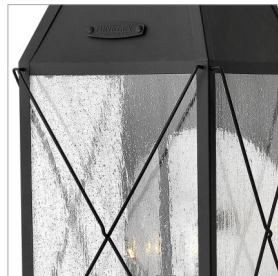

Heritage
COLLECTION

← 9 1/2" W →

25" H

YORK

1845BK

LARGE WALL MOUNT LANTERN

York uses authentic exposed rivet construction, hand-made in solid aluminum, and celebrates the bold traditional lantern design Hinkley is renowned for. This classic hip roof and wire cage turn of the century style comes with an optional interior metallic reflector and rolled top loop. The gallant proportions of its striking silhouette are reinforced with a vintage Black finish, cast face plate and clear seeded glass.

DETAILS	
FINISH:	Black
MATERIAL:	Aluminum
GLASS:	Clear Seedy
DIMMABLE:	No

DIMENSIONS	
WIDTH:	9.5"
HEIGHT:	25"
WEIGHT:	4lb
BACK PLATE:	5" Dia.
EXTENSION:	9.5"
TOP TO OUTLET:	18.75"

LIGHT SOURCE	
LIGHT SOURCE:	LED Lamp, Socket
WATTAGE:	3-5w Cand. LED, 60w Equiv. or 3-60w Cand.
VOLTAGE:	120v

SHIPPING	
CARTON LENGTH:	12
CARTON WIDTH:	12
CARTON HEIGHT:	27.5
CARTON WEIGHT:	9

PRODUCT DETAILS:

- Suitable for use in wet (outdoor direct rain or sprinkler) locations as defined by NEC and CEC. Meets United States UL Underwriters Laboratories & CSA Canadian Standards Association Product Safety Standards
- 2 year finish warranty
- The Heritage Collection encompasses premium outdoor fixtures that pay tribute to the nostalgia of America's past while reinforcing Hinkley's philosophy of timeless, quality design.
- Classic lines and heritage details complement traditional architecture
- Striking black finish enhances design