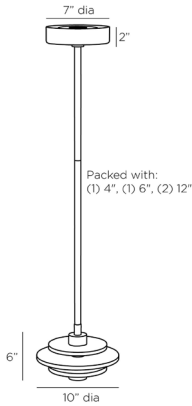

ARTERIOS

BEVINS PENDANT

DPC10
 H: 12 IN, Dia: 10.00 IN
 English Bronze
 Contract Suitable As Is

The simple forms of Elementalism provoked the design of the Bevins. Stacked rings of white alabaster are pierced by the support of an English bronze finished iron pipe. Integrated LED provides a rich glow through each ring of alabaster. Damp-rated, although limited covered outdoor conditions may affect finish. Finish will vary.

APPEARANCE

Material	Alabaster, Iron
Finish	White
Finish Will Vary	true
Top Coat/Sealant	true

DIMENSIONS

Pendant	H: 6 IN, Dia: 10.00 IN
Minimum Hanging Height	12 IN
Maximum Hanging Height	42 IN
Canopy	H: 2 IN, Dia: 7.00 IN

REPLACEMENT PARTS

Replacement Part 1	PIPE-240
Replacement Part 1 Dim	(1) 4", (1) 6", (1) 12"

CONTRACT

Contract Suitable	true
-------------------	------