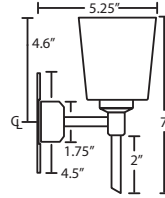

NICO 4

VANITIES WALL

ORDERING:

FIXTURE	GLASS OPTIONS	METAL FINISH	METAL FINISH	OPTIONS
2SW 2 Light Vanity	512500 Clear Stone	(blank) 40W G9 Hal	BR Bronze	SQ Square Canopy
3SW 3 Light Vanity	5125CF Stone Copper Foil	LED 5W LED 120V, dimmable	CR Chrome	
4SW 4 Light Vanity	5125GF Stone Gold Foil		SN Satin Nickel	
	5125GL Glitter Stone			
	5125OS Opal Stone			
	5125SF Stone Silver Foil			

Ex. 3SW-5125OS-SN

Nico 4 3-Light Vanity w/ Opal Stone Glass, Satin Nickel Finish

Canopy allows direct wiring without outlet box, where armored cable or non-metallic sheathed cable is employed, and the decorative outlet box cover is not required. Orient upward or downward, wall-mount only.

LED SCONCES:

- Total power of only 5 watts
- Dimmable with a standard dimmer
- Rated life: 25,000 hours
- 450 lumens
- CCT: 3000° Kelvin
- CRI: 80+

Project Information: