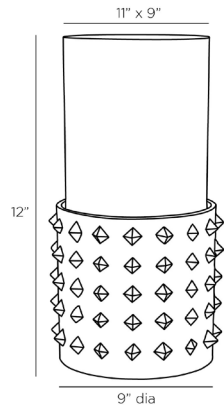

# ARTERIO RS

## ARES HURRICANE

ACI03  
H: 12 IN, Dia: 9.00 IN  
Antique Brass  
Contract Suitable As Is

Reminiscent of ancient armor, this hurricane is a marriage of materials and aesthetics. A bold and textural cast aluminum brass finished base sets off a clear container of glass designed to hold a pillar candle.

### DIMENSIONS

Foot Print Dia: 9.00 IN  
Opening H: 11, Dia: 8.00

### SHIPPING

Product Weight 14.6 LBS  
Gross Weight 1 21.38 LBS  
Shipping Box 1 H: 32.5 IN, L: 12 IN, W: 12 IN