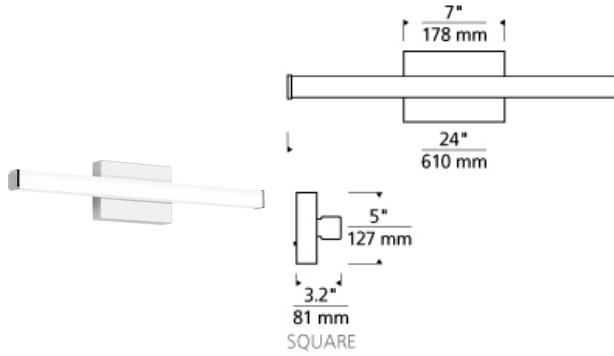

# Lufe Square 24 Bath

## DESCRIPTION

When a sleek, contemporary solution is in order, the Lufe Square rectilinear vanity bath light by Tech Lighting is the answer. Its soft, energy efficient integrated LED light delivers a 2700K or 3000K color temperature at 90 CRI. The lighting fixture's substantial, rectangular backplate cleanly cradles the Frosted Acrylic lens and complements the angular end caps along with cleverly hidden hardware to finish the look. The bath light comes with a choice of either a Polished Chrome or a Satin Nickel finish. Lufe Square is 5" high with a 3.2" extension, making it ADA compliant, and it's available in three lengths. 24", 36" and 48". Damp-rated and dimmable. LED includes 23.3 watt 1676 delivered lumens 90 CRI 2700K or 3000K LED module. Dimmable with a low-voltage electronic dimmer. Mounts vertically or horizontally. ADA compliant. 120v or 277v.

## WEIGHT

2-2.5lb / 0.91-1.13kg ±

chrome

## ORDERING INFORMATION

700BCLUF	SHAPE OR SIZE	LENGTH (A)	FINISH	LAMP
S	SQUARE	24 24"	C CHROME S SATIN NICKEL	-LED927 INTEGRATED LED 90 CRI 2700K 120V -LED927-277 INTEGRATED LED 90 CRI 2700K 277V -LED930 INTEGRATED LED 90 CRI 3000K 120V -LED930-277 INTEGRATED LED 90 CRI 3000K 277V