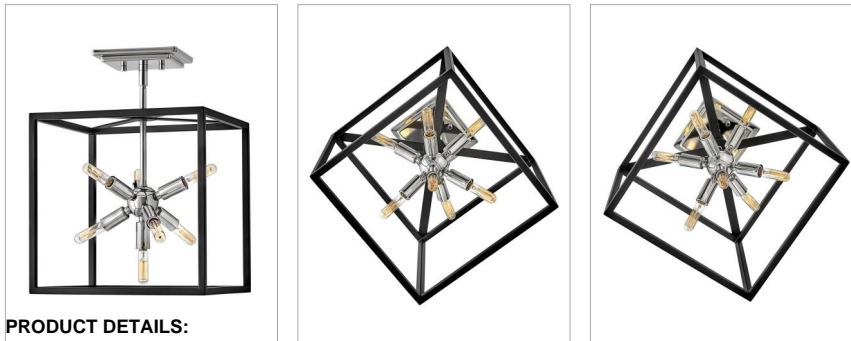

lisa mcDennon
COLLECTION

AROS

46313BLK-PN

MEDIUM CONVERTIBLE PENDANT

The striking Aros pendant showcases a provocative mid-century modern starburst cluster in a luxurious Warm Brass or Polished Nickel framed by an articulating, angular cage in prominent Black. For added drama, the sophisticated pendants dazzle with dimension to fill unique spaces or higher ceilings. Aros is part of the Lisa McDenon Collection.

DETAILS	
FINISH:	Black
MATERIAL:	Steel
SLOPE DEGREE:	90
DIMMABLE:	YES, WITH DIMMABLE LAMP (NOT INCLUDED)

DIMENSIONS	
WIDTH:	13"
HEIGHT:	14"
WEIGHT:	6.9lb

LIGHT SOURCE	
LIGHT SOURCE:	Socketed
WATTAGE:	7-5w Cand. LED, 60w Equiv.
VOLTAGE:	120v

MOUNTING	
CANOPY:	6" Sq.
LEAD WIRE:	1 X 144"
MAX HEIGHT:	46.3

SHIPPING	
CARTON LENGTH:	15.5
CARTON WIDTH:	15.5
CARTON HEIGHT:	16.8
CARTON WEIGHT:	9.5

PRODUCT DETAILS:

- This item may be hung on a sloped ceiling
- This fixture includes multiple down stems in various lengths to customize the installation height of the fixture, including one 6" stem and two 12" stems
- Convertible fixture can be hung as a pendant or semi-flush mount
- Suitable for use in dry (indoor) locations as defined by NEC and CEC. Meets United States UL Underwriters Laboratories & CSA Canadian Standards Association Product Safety Standards.
- Shown with T-style bulbs (not included)
- The Lisa McDenon Collection offers a striking mix of edgy, sculptural silhouettes that incorporate modern, organic elements and luxe materials, brought to life by her innovative and original point of view.
- Distinctive mid-century modern elements merge with sleek and timeless forms for a vintage vibe with modern flair