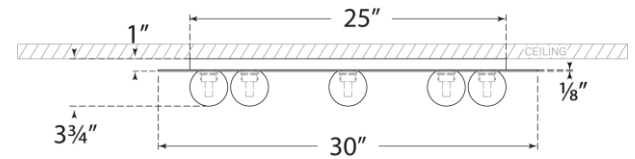

TEAR SHEET

Pertica 30" Eight Light Flush Mount

Item # KW 4521MBZ-ALB

Designer: Kelly Wearstler

Height: 3.75"

Width: 30"

Canopy: 25" Round

Finishes: MAB, MBZ, PN

Shade Treatments: ALB

Socket: Dedicated LED

Wattage: 30w (3600lm)

Weight: 60 Pounds

Note: Alabaster is a Natural Stone | Variations in Color and Texture are Expected

Front View

Bottom View