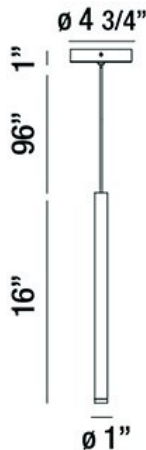

NAVADA, 1" ROUND PENDANT

PRODUCT DETAILS

No.	:	34164-013
Product Color	:	SATIN NICKEL
Product Material	:	METAL
Shade / Accent Colour	:	SATIN NICKEL
Shade / Accent Material	:	METAL TUBES
Diameter	:	1"
Height	:	16"
Overall Height	:	113"
Weight	:	1.3lbs

LIGHT SOURCE DETAILS

Light Source Type	:	INTEGRATED LED
Input Voltage	:	120V
Bulb Voltage	:	120V
Total Wattage	:	3W
Total Lumen	:	250lm
Kelvin	:	3000K
CRI	:	90+
Dimmable	:	No

Options Available

ITEM NO.	FINISH	SHADE
34164-013	SATIN NICKEL	SATIN NICKEL
34164-020	ANTIQUE BRASS	ANTIQUE BRASS
34164-037	WHITE	WHITE
34164-044	BLACK	BLACK

TECHNICAL DETAILS

Hanging Support Type	:	WIRE
Hanging Support Length	:	96"
Canopy / Backplate Height	:	1"
Canopy / Backplate Dia.	:	4.75"
Location	:	DRY
Approval	:	

PROJECT INFORMATION

Job Name: Date: Type: