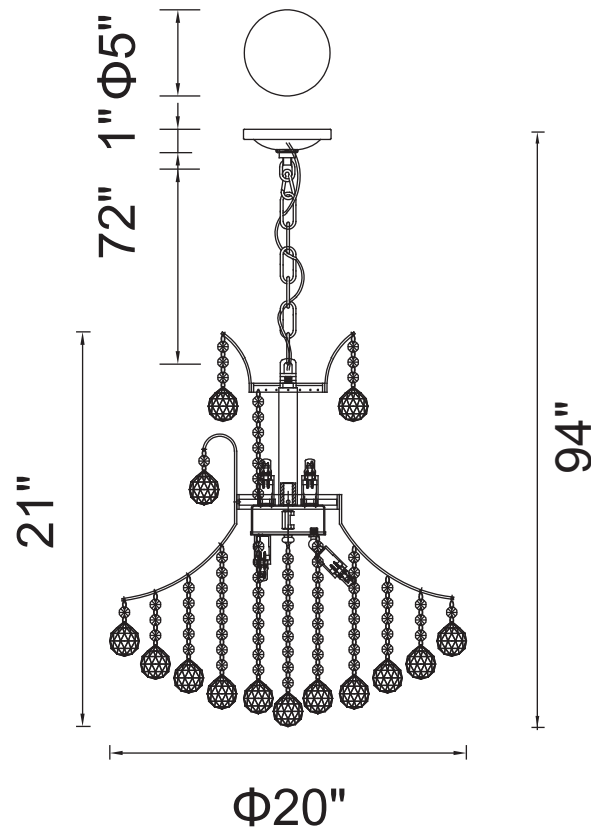

PROJECT: _____

FIXTURE TYPE: _____

LOCATION: _____

CONTACT/PHONE: _____

Item	8012P20G
Collection	PRINCESS
Finish	Gold
Glass	-----
Crystal	Clear
Input	120V AC,60HZ,AC

Shade	-----
Length/Dia.	20"
Width/Ext.	-----
Height	21"
Maximum	94"
Lumens	-----

Light Source	E12
Bulb Info.	8×60W
Included	-----
Dimmable	Yes
Color	-----
Weight	