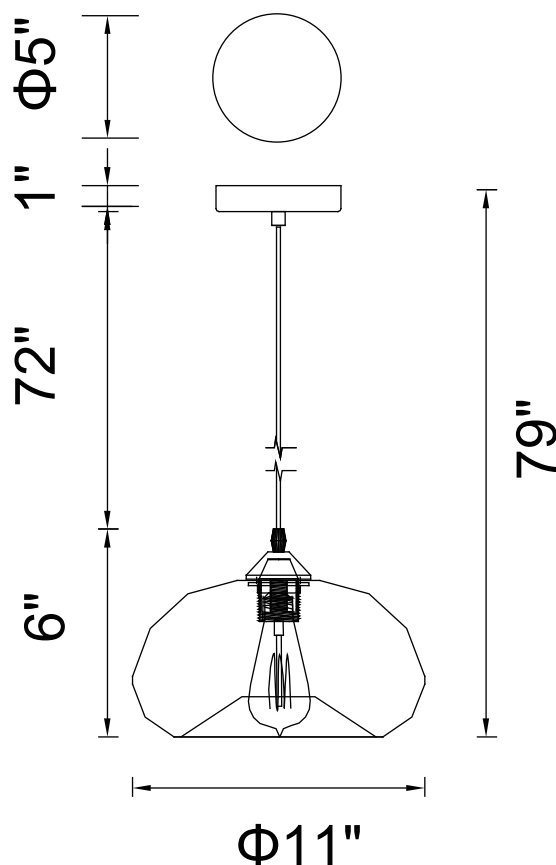

PROJECT: _____
 FIXTURE TYPE: _____
 LOCATION: _____
 CONTACT/PHONE: _____

Item	5553P11
Collection	GLASS
Finish	Black
Glass	Clear
Crystal	-----
Input	120V AC,60HZ,AC

Shade	-----
Length/Dia.	16"
Width/Ext.	-----
Height	12"
Maximum	85"
Lumens	-----

Light Source	E26
Bulb Info.	1×60W
Included	-----
Dimmable	Yes
Color	-----
Weight	