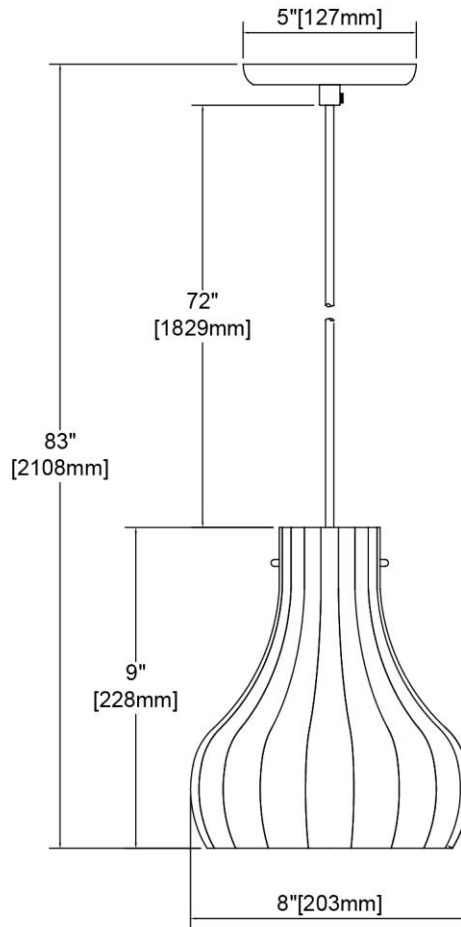


	ITEM #:	30150/1
	UPC	748119137803
	Description	Coastal Scallop 1-Light Mini Pendant in Satin Nickel with Opal White and Clear Glass
	Finish	Satin Nickel
	Materials	Glass, Steel
	Brand	ELK Lighting
	Collection	Coastal Scallop
	Category	Indoor Lighting
	Type	Mini Pendant

ITEM DIMENSIONS				RATINGS & SPECIFICATIONS				
Width	8 inches			Safety Rating	ETL		Certification	Dry locations
Depth	8 inches			ADA Compliant	N/A		Voltage	120 volts
Height	9 inches			BULBS / SOCKETS				
Weight	3 pounds			Quantity	1	Wattage	60 watts	
ADDITIONAL DIMENSIONS				Included	No		Type	A19 (E26 Medium Base)
Backplate / Canopy	5 diameter			Other	N/A			
HCWO	N/A			CHAIN / CORD INFORMATION				
Min. Extension	N/A			Chain	N/A		Cord	72 inches - Clear
Max. Extension	N/A			SHADE / GLASS DETAILS				
OVERALL HEIGHT				Shade/Glass Description	Opal White Fade to Clear Glass			
Min.	11 inches	Max.	83 inches					
EXTENSION ROD(S)				Width	8 inches		Height	9 inches
N/A				Width at Top	N/A		Width at Bottom	N/A