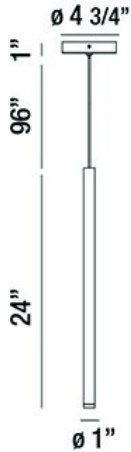

### PRODUCT DETAILS

No.	:	34165-041
Product Color	:	BLACK
Product Material	:	METAL
Shade / Accent Colour	:	BLACK
Shade / Accent Material	:	METAL TUBES
Diameter	:	1"
Height	:	24"
Overall Height	:	121"
Weight	:	1.6lbs

### LIGHT SOURCE DETAILS

Light Source Type	:	INTEGRATED LED
Input Voltage	:	120V
Bulb Voltage	:	120V
Total Wattage	:	3W
Total Lumen	:	250lm
Kelvin	:	3000K
CRI	:	90+
Dimmable	:	No

### TECHNICAL DETAILS

Hanging Support Type	:	WIRE
Hanging Support Length	:	96"
Canopy / Backplate Height	:	1"
Canopy / Backplate Dia.	:	4.75"
Location	:	DRY
Approval	:	