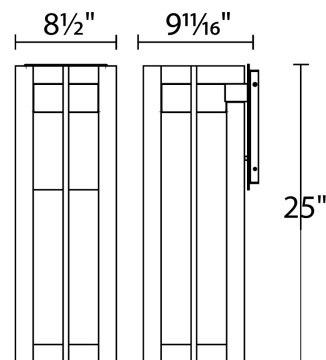

SPECIFICATIONS

Color Temp:	3000K
Input:	120 VAC, 50/60Hz
CRI:	90
Dimming:	ELV: 100 - 10%
Rated Life:	50000 Hours, 44000 Hours
Mounting:	Can be mounted on wall vertically or upside down
Standards:	ETL, cETL, IP65, Title 24 JA8-2016 Compliant, Dark Sky Friendly Wet Location Listed
Construction:	Aluminum hardware with etched glass lens

FINISHES

Black Bronze

LINE DRAWING

WS-W48625