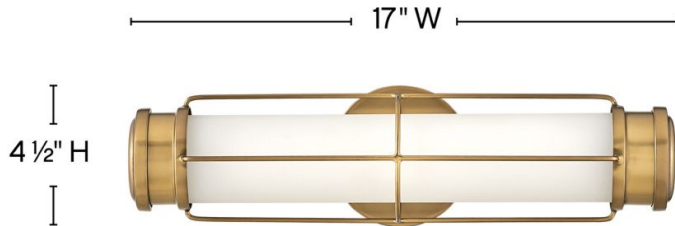

SAYLOR

54300HB

MEDIUM LED SCONCE

Saylor's classic look epitomizes nautical chic. Etched opal glass, striking cross bars, and bold end caps merge with LED technology without sacrificing timeless appeal. This transitional silhouette can be mounted horizontally or vertically with an Invisimount system. Offered in three finishes, Saylor is sure to add a maritime flair to any space.

DETAILS	
FINISH:	Heritage Brass
MATERIAL:	Steel
GLASS:	Etched Opal
DIMMABLE:	YES, CL TYPE DIMMER (SSL7A)

DIMENSIONS	
WIDTH:	17"
HEIGHT:	4.5"
WEIGHT:	1.4lb
BACK PLATE:	4.5" Dia.
EXTENSION:	5.3"
TOP TO OUTLET:	2.25"

LIGHT SOURCE	
LIGHT SOURCE:	Integrated LED
LED NAME:	EL2G16W7W1
VOLTAGE:	120v
COLOR TEMP:	3000
LUMENS:	1400
CRI:	95
INCANDESCENT EQUIVALENCY:	1 x 100w
DIMMABLE:	YES, CL TYPE DIMMER (SSL7A)

SHIPPING	
CARTON LENGTH:	20
CARTON WIDTH:	11.3
CARTON HEIGHT:	7.5
CARTON WEIGHT:	2.1

PRODUCT DETAILS:

- Mounting hardware is hidden on the back plate to ensure a clean silhouette
- Fixture can be mounted vertically
- Fixture can be mounted horizontally.
- Suitable for use in damp locations as defined by NEC and CEC. Meets United States UL Underwriters Laboratories & CSA Canadian Standards Association Product Safety Standards.
- LED components carry a 5-year limited warranty
- Merging the best of traditional and modern elements with a sophisticated and streamlined look