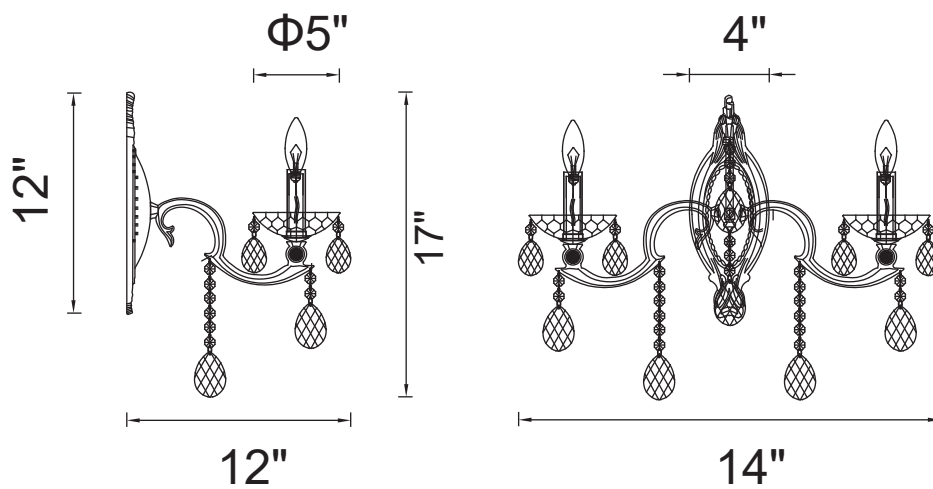

PROJECT: _____

FIXTURE TYPE: _____

LOCATION: _____

CONTACT/PHONE: _____

Item	2025W14C-2
Collection	GLORIOUS
Finish	Chrome
Glass	-----
Crystal	Clear
Input	120V AC,60HZ,AC

Shade	-----
Length/Dia.	14"
Width/Ext.	12"
Height	17"
Maximum	-----
Lumens	-----

Light Source	E12
Bulb Info.	2×60W
Included	-----
Dimmable	Yes
Color	-----
Weight	