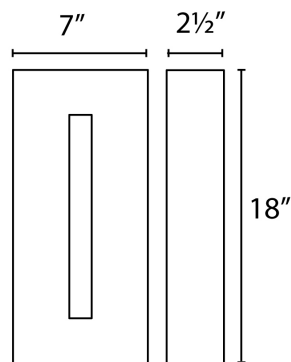

LINE DRAWING

WS-W5318