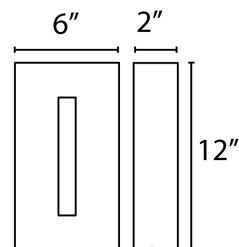

LINE DRAWING

WS-W5312