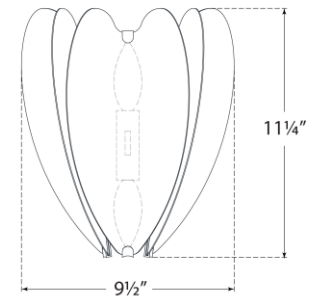

TEAR SHEET

Danes Small Sconce

Item # KS 2130G

Designer: kate spade new york

Height: 11.25"

Width: 9.5"

Extension: 6"

Backplate: 4.25" x 5" Rectangle

Finishes: BLK/G, G, PN, WHT/G

Socket: 2 - E12 Candelabra

Wattage: 2 - 6.5 LED B11

Weight: 6 Pounds

Top View

Side View

Front View