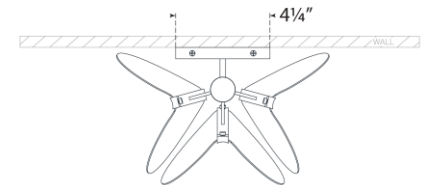

TEAR SHEET

Danes Small Sconce

Item # KS 2130G

Designer: kate spade new york

Height: 11.25"

Width: 9.5"

Extension: 6"

Backplate: 4.25" x 5" Rectangle

Finishes: BLK/G, G, PN, WHT/G

Socket: 2 - E12 Candelabra

Wattage: 2 - 6.5 LED B11

Weight: 6 Pounds

Top View

Side View

Front View