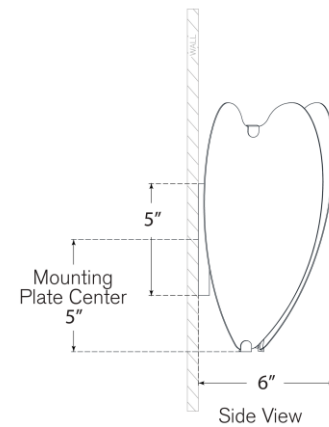

TEAR SHEET

Danes Small Sconce

Item # KS 2130G

Designer: kate spade new york

Height: 11.25"

Width: 9.5"

Extension: 6"

Backplate: 4.25" x 5" Rectangle

Finishes: BLK/G, G, PN, WHT/G

Socket: 2 - E12 Candelabra

Wattage: 2 - 6.5 LED B11

Weight: 6 Pounds

Top View

Side View

Front View