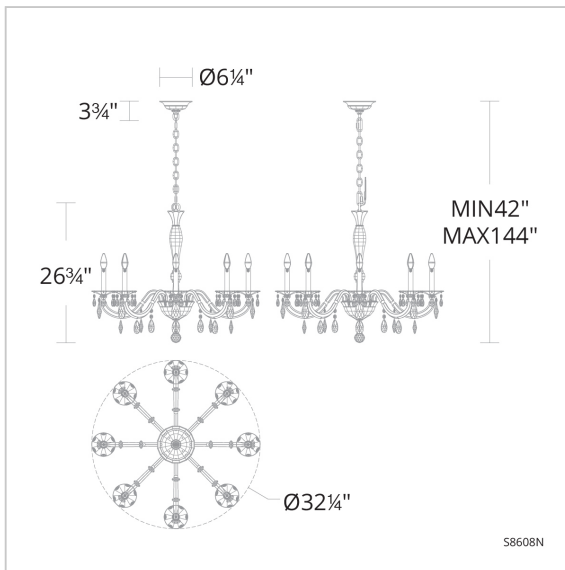

San Marco

S8608

LINE DRAWING

DESCRIPTION

An invitation to a luxurious life. Elegant and curvaceous lines flow from a tiered center column accentuated by glistening, faceted dishes. Each lustrous, hand-finished arm presents drops of sparkling Schonbek Radiance crystal that showcase the elegant form factor of this extraordinary chandelier.

FEATURES

- Delicate mouth blown glass column accented by artisan aluminum cast arms
- Uses eight 60w maximum B10 bulbs (not included)
- Adorned by traditional Schonbek Radiance crystal drops
- Available in Schonbek Signature Finishes and Schonbek Premium Finishes
- Can be mounted on a sloped ceiling.

French Gold
(-26)
Premium

SPECIFICATIONS

Light Source Standards

Incandescent
UL/cUL

| Model | Finish | Crystal | # of Lights | Voltage | Height | Width |
|-------|--------|---------|-------------|---------|--------|-------|
| S8608 | - 76 | R | 8 Lights | 120 VAC | 26.8" | 32.3" |
| | - 23 | | | | | |
| | - 26 | | | | | |
| | - 51 | | | | | |
| | - 48 | | | | | |
| | - 22 | | | | | |

Example: S8608N-76R