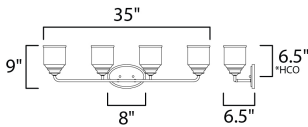

LAMPING

INPUT VOLTAGE : 120V
BULB : 4 x 60W Incandescent E26 Medium , 240W Total
BULB INCLUDED : (Not Included)
LIGHTING_DIRECTION : Up/Down