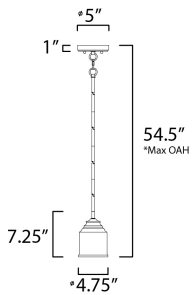

PRODUCT DESCRIPTION

A clean and simple frame features arms that gently bend to support Clear Seedy glass. You have a choice of Black for a traditional look or Satin Nickel for more of a transitional appeal. The 3 light version is very versatile for it converts from a semi flush to a hanging chandelier.

*max overall height

MEASUREMENTS

- DIMENSION : 4.75" L x 4.75" W x 7.25" H
- MAX OAH : 54.5" OAH
- CANOPY : 5" W x 1" H x 5" L
- HANGING WEIGHT : 2.43 lb

LAMPING

- INPUT VOLTAGE : 120V
- BULB : 1 x 60W Incandescent E26 Medium , 60W Total
- BULB INCLUDED : (Not Included)