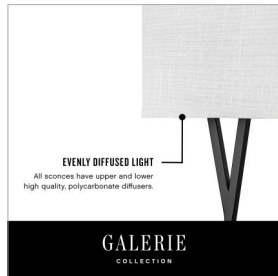

PRODUCT DETAILS:

- Mounting hardware is hidden on the back plate to ensure a clean silhouette
- Merging modern and classic elements, the Galerie collection offers a selection of LED ceiling and sconce fixtures with unique details that effortlessly balance a variety of spaces with form and function. The complementary contours, materials and finishes allow each silhouette to be used in unison or easily combined with other Galerie pieces.
- Suitable for use in dry (indoor) locations as defined by NEC and CEC. Meets United States UL Underwriters Laboratories & CSA Canadian Standards Association Product Safety Standards.
- ADA compliant
- LED components carry a 5-year limited warranty
- Fixture mounting plate supports both junction box and direct wire install of either Romex or Conduit.
- Diffusers are made of high transmittance, high diffusion, color stable LDA-filled polycarbonate to maximize delivered lumens
- Merging the best of traditional and modern elements with a sophisticated and streamlined look