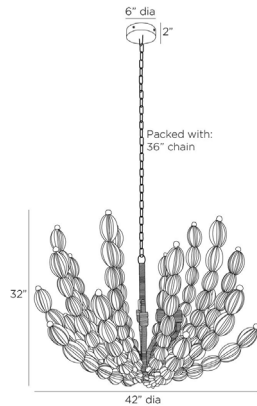

ARTERIO RS

INDI LARGE CHANDELIER

DLS12
H: 35 IN, Dia: 42.00 IN
White
Contract Suitable As Is

Southwest inspiration meets unconventional design. Our traditional Indi is refreshed in “blown up” dimensions ideal for larger spaces. A white iron foundation is encased by matching white coconut wood, carved in a cactus-like arrangement. Each arm is embellished by clusters of coconut shell to further play up the perennial inspiration. The unique shape conceals eight bulbs that brilliantly illuminate a space, while working in tandem to create even more brilliant shadow play. Finish will vary.

APPEARANCE

Material	Iron, Wood
Material Type	Beech, Coconut
Finish	White
Finish Will Vary	true
Top Coat/Sealant	false

DIMENSIONS

Chandelier	H: 32 IN, Dia: 42.00 IN
Minimum Hanging Height	35 IN
Maximum Hanging Height	66 IN
Canopy	H: 2 IN, Dia: 6.00 IN

WIRING

Rating	Indoor Only
Suggested Bulb Type	T6
Cord	10 FT, Clear/Silver, SVT
Socket	8, Type B - E12
Photographed Bulb	Small Clear Tubular Bulb
Maximum Watt	40
Voltage	110-120 V

COMPLIANCY

RoHS	true
------	------

SHIPPING

Shipping Requirements	TruckShip
Product Weight	36 LBS
Gross Weight 1	81.2 LBS
Shipping Box 1	H: 35 IN, L: 48 IN, W: 48 IN

REPLACEMENT PARTS

Replacement Part 1	CHN-298
Replacement Part 1 Dim	36"
Replacement Part 2	CANOPY-706
Replacement Part 2 Dim	2" x 6"