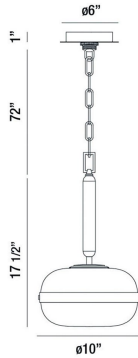

### PRODUCT DETAILS

No.	:	37196-011
Product Color	:	ANCIENT BRASS
Product Material	:	METAL
Shade / Accent Colour	:	AMBER
Shade / Accent Material	:	TINTED GLASS ORBS
Diameter	:	10"
Height	:	17.5"
Overall Height	:	90.5"
Weight	:	8lbs

### TECHNICAL DETAILS

Hanging Support Type	:	CHAIN
Hanging Support Length	:	72"
Canopy / Backplate Height	:	1"
Canopy / Backplate Dia.	:	6"