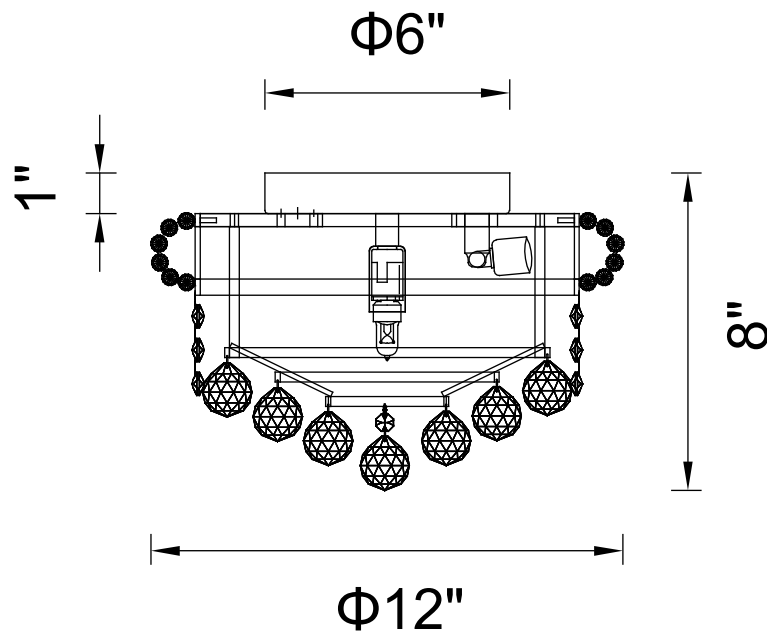

PROJECT: _____

FIXTURE TYPE: _____

LOCATION: _____

CONTACT/PHONE: _____

Item	8001C12C
Collection	EMPIRE
Finish	Chrome
Glass	-----
Crystal	Clear
Input	120V AC,60HZ,AC

Shade	-----
Length/Dia.	12"
Width/Ext.	-----
Height	8"
Maximum	-----
Lumens	-----

Light Source	E12
Bulb Info.	3×60W
Included	-----
Dimmable	Yes
Color	-----
Weight	