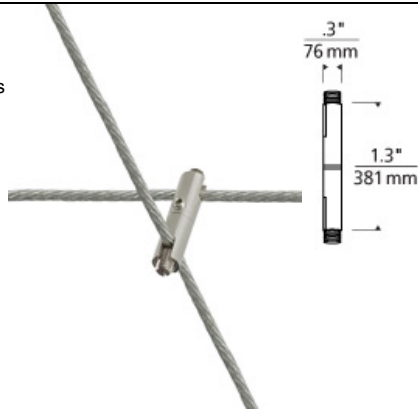

### DESCRIPTION

Pair of power jumpers transfers power from one cable run to another. Includes 24" of insulating tubing to cover where cables cross.

### WEIGHT

0.25lb / 0.11kg ±