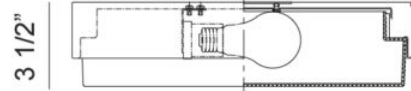

Ø14 1/2"

M13203MB

SPECIFICATION SHEET

Finish	Matte Black
Shade	White Glass
Shade Dimension	Ø13 3/4" x 1 1/4"H
Dimension	Ø14 1/2" x 3 1/2"H
Lamping	3 x 10W LED Medium Base-E26 120V
Location	Dry
Warranty	1 year fixture warranty