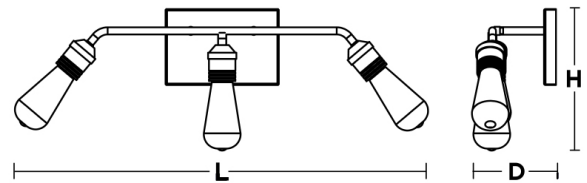

Ordering Information:

Black	Satin Nickel	Qty.	Lamp	L	H	D
MGNV2105MBBK	MGNV2105MBSN	3	60W (MAX)	21"	4-3/4"	4-1/2"